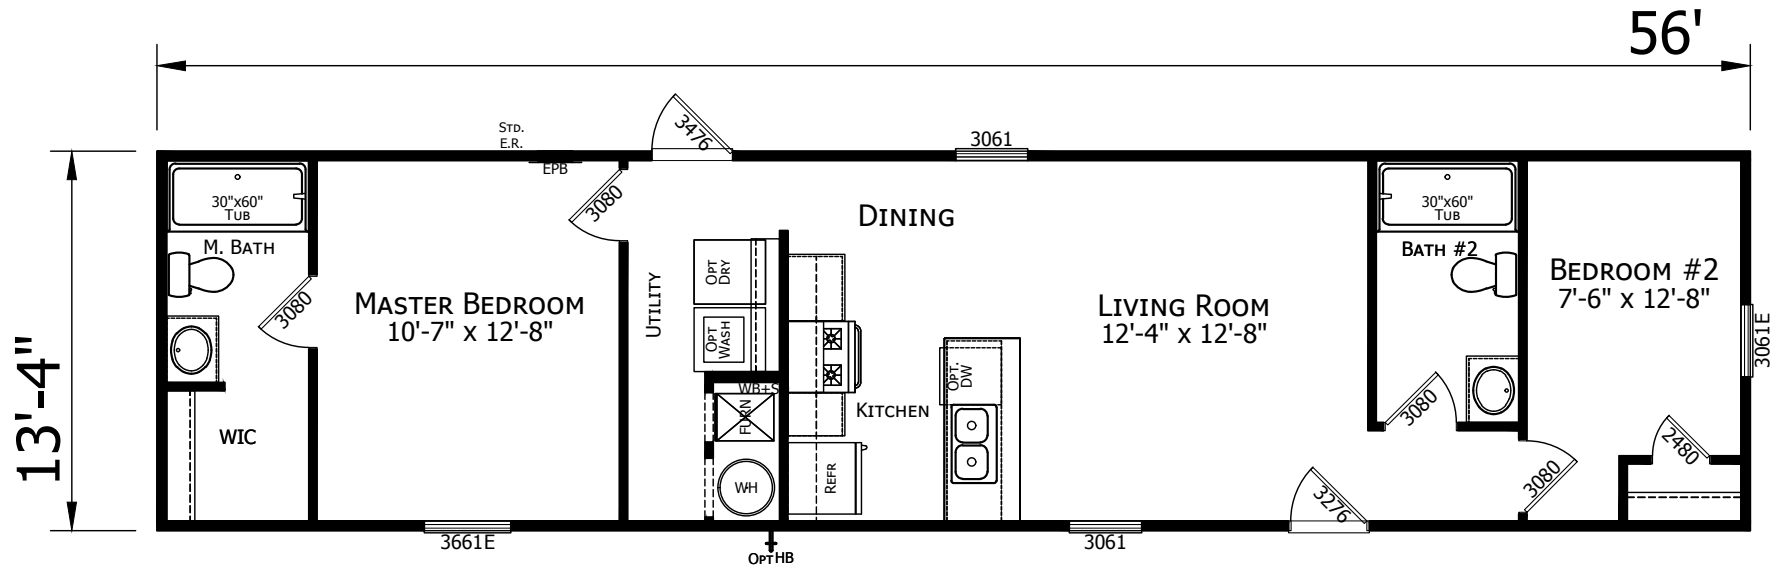

# Carla Vista

Prime Series by Champion Homes | Benton, KY

747 SQ. FT. (Approximate) 2 Bedroom, 2 Bath

Last Updated: 6-1-21

**FACTORY SELECT HOMES**  
535 Highway 35 South  
Carthage, MS 39051

**FactoryDirectHousing.com | 1-800-965-4289**