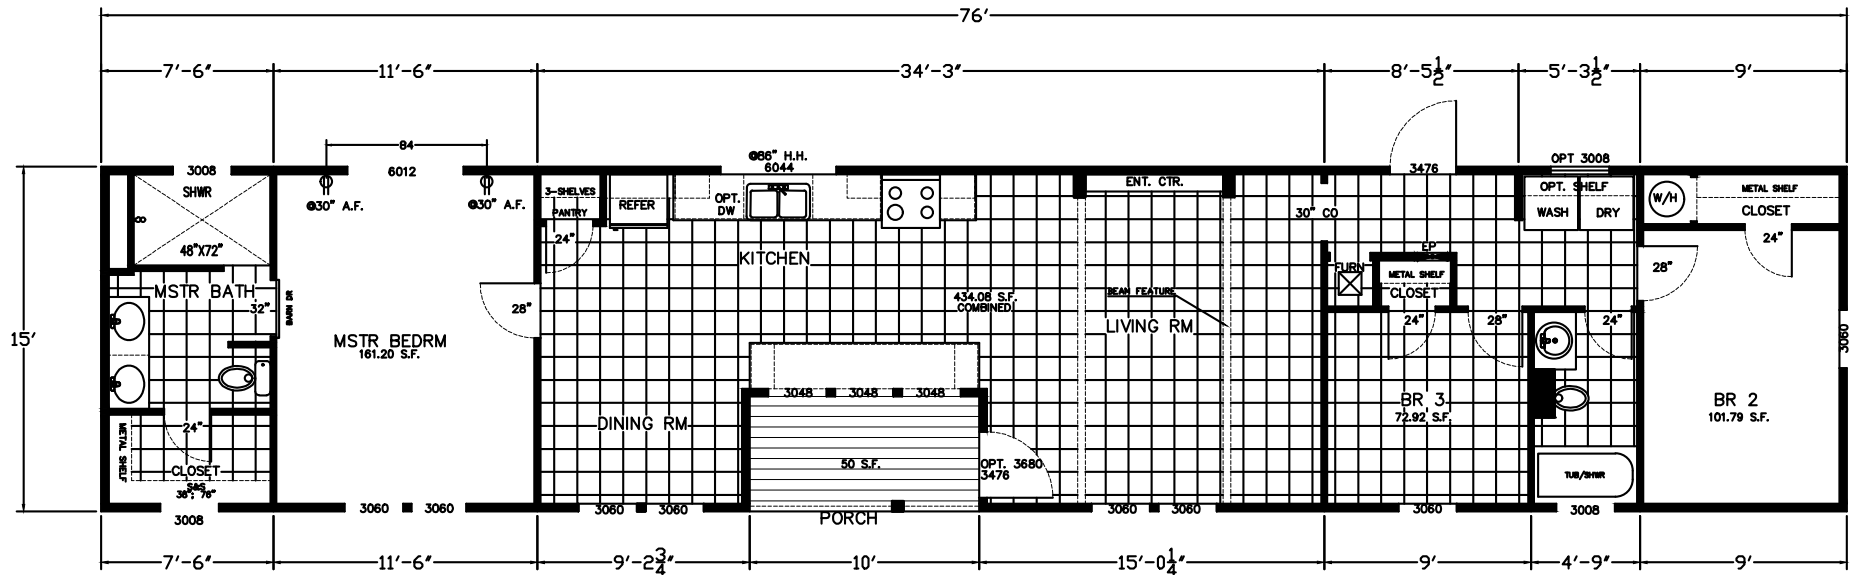

Madden

Pegasus Series

3 Bedroom, 2 Bath
Approx. 1,090 Sq. Ft.

Last Updated: 4-2-20

Factory Expo Home Centers
22520 Depot Street
Lexington, MS 39095

I authorize Factory Expo to build my house, per this plan.