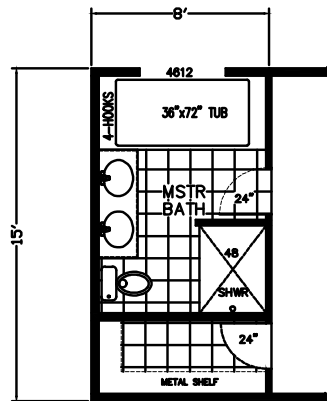

Pickens

Elite Series

Factory Expo

"Factory Direct Pricing" HOME CENTERS

3 Bedrooms, 2 Baths
Approx. 1,140 Sq. Ft.

Last Updated: 4-8-20

OPT. GLAMOUR BATH

Factory Expo Home Centers
22520 Depot Street
Lexington, MS 39095