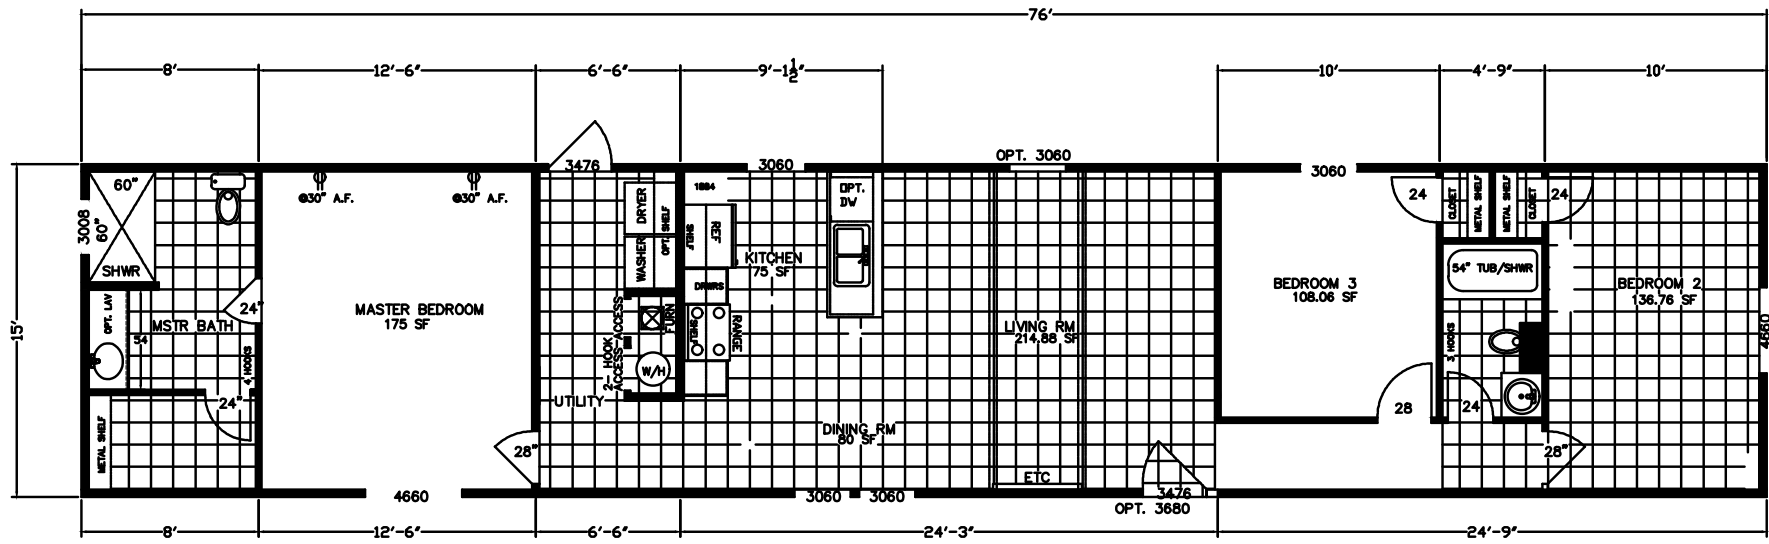

Pickens

Elite Series

Factory Expo

"Factory Direct Pricing" HOME CENTERS

3 Bedrooms, 2 Baths
Approx. 1,140 Sq. Ft.

Last Updated: 4-8-20

OPT. GLAMOUR BATH

Factory Expo Home Centers
22520 Depot Street
Lexington, MS 39095