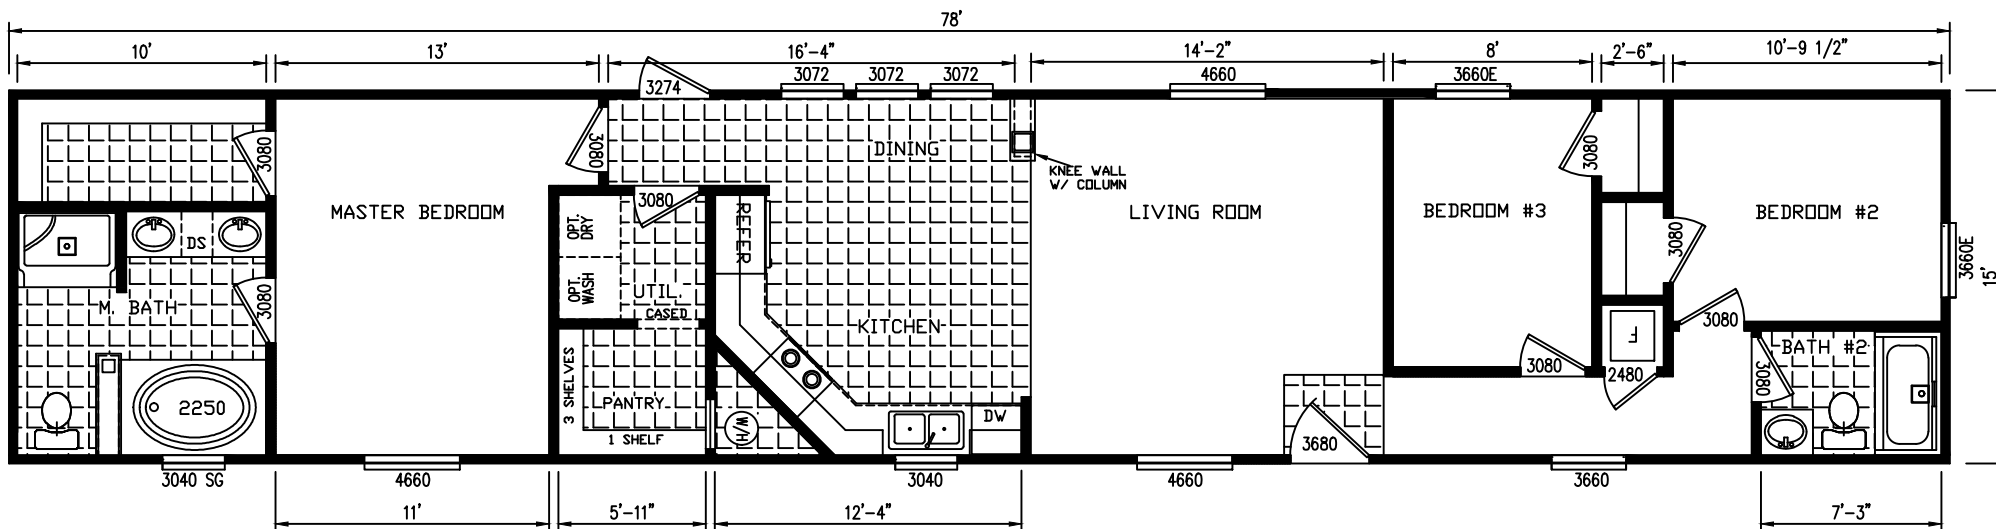

## 3 Bedroom, 2 Bath Approx. 1,170 Sq. Ft. Single Section

Last Updated: 1-13-16

I authorize Factory Expo to build my house, per this plan.

X \_\_\_\_\_  
Customer Signature/Date

1-800-965-4289

www.FactoryDirectHousing.com